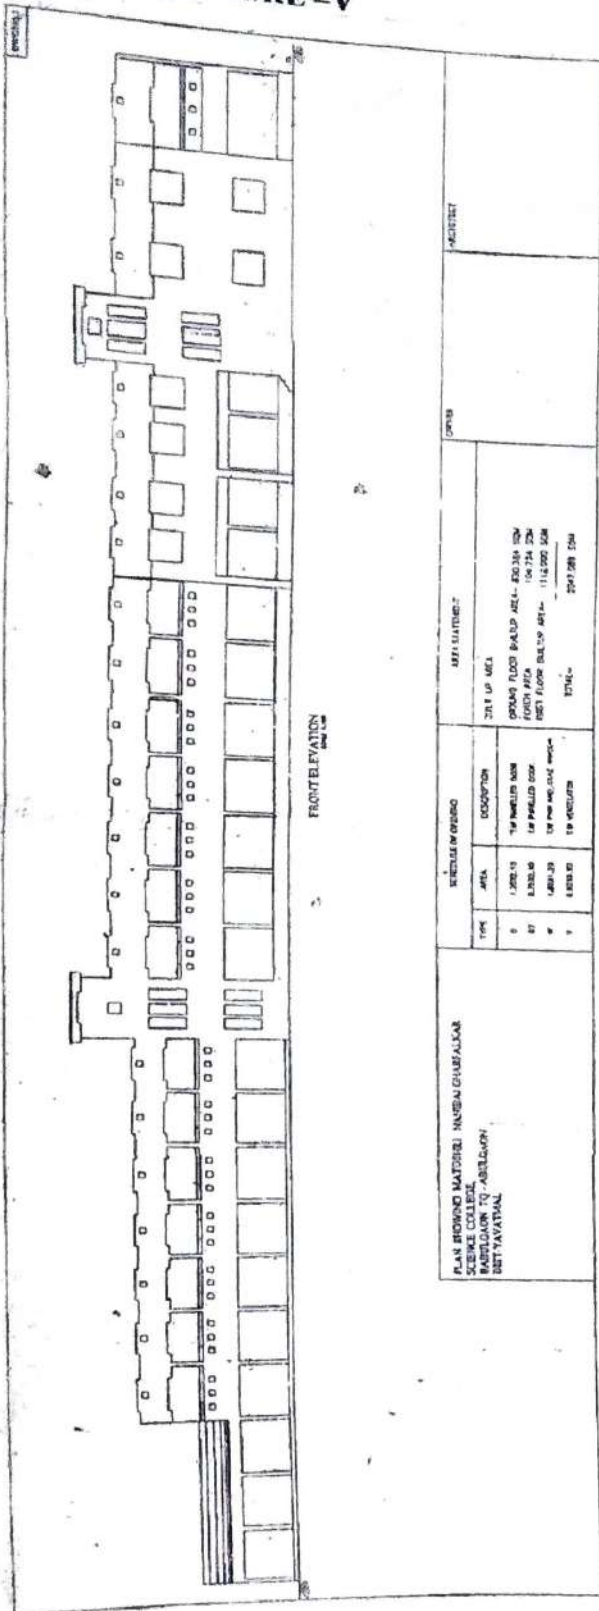

Latitude: 20.554403
Longitude: 78.162965
Elevation: 264.6±41 m
Accuracy: 2974.0 m
Time: 11-27-2021 15:12
Note: Classroom-1

Caption: ICT facilitated
Classroom-1

Latitude: 20.554403
Longitude: 78.162965
Elevation: 264.6±41 m
Accuracy: 2974.0 m
Time: 11-27-2021 15:21
Note: Classroom-2

Caption: ICT facilitated
classroom-2

Latitude: 20.553085
Longitude: 78.15789
Elevation: 367.73±47 m
Accuracy: 34.7 m
Time: 11-27-2021 15:27
Note: Classroom-3

Caption: ICT facilitated
classroom-3

Powered by NoteCam

Latitude: 20.553623
Longitude: 78.158109
Elevation: 270.16±35 m
Accuracy: 188.1 m
Time: 09-12-2021 15:20
Note: computer lab

ANNXURE - V

 Principal
 Matoshri Nanibai Gharphalkar
 Science College, Babhulgaon
 Dist. Yavatmal