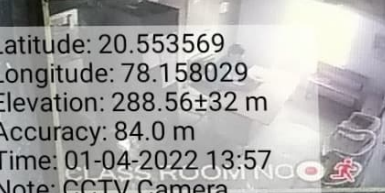

Latitude: 20.55338
Longitude: 78.157213
Elevation: 287.05±100 m
Accuracy: 13.2 m
Time: 18-12-2021 15:02
Note: Common room

Caption: Girls Common Room

Powered by NoteCam

मा.ना.वा.विज्ञान महा. वायुमार्ग (Monitor No)

02-04-2028 05:58:34AM

Latitude: 20.553569
Longitude: 78.158029
Elevation: 288.56±32 m
Accuracy: 84.0 m
Time: 01-04-2022 13:57
Note: CCTV Camera

CP PLUS security made simpler

CP PLUS security made simpler